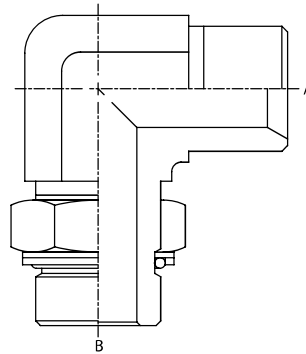

BSP buitendraad x BSP buitendraad instelbaar,
90° compact uitvoering met O-ring en borgmoer

Artikelnummer*	BSP draad A-bui	BSP draad A-bui
A04BM90-04BMO	1/4" x19	1/4" x19
A06BM90-06BMO	3/8" x19	3/8" x19
A08BM90-08BMO	1/2" x14	1/2" x14
A10BM90-10BMO	5/8" x14	5/8" x14
A12BM90-12BMO	3/4" x14	3/4" x14
A16BM90-16BMO	1" x11	1" x11