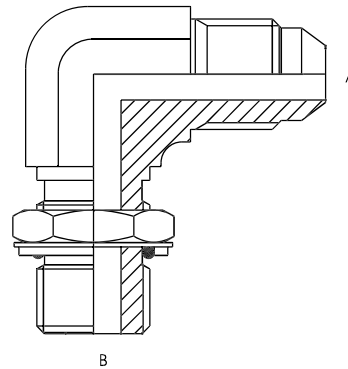

UNF buitendraad x BSP buitendraad
B zijde met O ring en borgmoer
90° compact uitvoering

Artikelnummer	UNF draad A-bui	BSP draad B-bui
A07JM90-02BMO	7/16" x20	1/8" x28
A07JM90-04BMO	7/16" x20	1/4" x19
A07JM90-06BMO	7/16" x20	3/8" x19
A07JM90-08BMO	7/16" x20	1/2" x14
A08JM90-02BMO	1/2" x20	1/8" x28
A08JM90-04BMO	1/2" x20	1/4" x19
A08JM90-06BMO	1/2" x20	3/8" x19
A09JM90-04BMO	9/16" x20	1/4" x19
A09JM90-06BMO	9/16" x20	3/8" x19
A09JM90-08BMO	9/16" x20	1/2" x14
A12JM90-04BMO	3/4" x16	1/4" x19
A12JM90-06BMO	3/4" x16	3/8" x19
A12JM90-08BMO	3/4" x16	1/2" x14
A12JM90-12BMO	3/4" x16	3/4" x14
A14JM90-06BMO	7/8" x14	3/8" x19
A14JM90-08BMO	7/8" x14	1/2" x14
A14JM90-12BMO	7/8" x14	3/4" x14
A17JM90-08BMO	1.1/16" x12	1/2" x14
A17JM90-12BMO	1.1/16" x12	3/4" x14
A17JM90-16BMO	1.1/16" x12	1" x11
A21JM90-12BMO	1.5/16" x12	3/4" x14
A21JM90-16BMO	1.5/16" x12	1" x11
A21JM90-20BMO	1.5/16" x12	1.1/4" x11
A26JM90-16BMO	1.5/8" x12	1" x11
A26JM90-20BMO	1.5/8" x12	1.1/4" x11
A30JM90-20BMO	1.7/8" x12	1.1/4" x11
A30JM90-24BMO	1.7/8" x12	1.1/2" x11