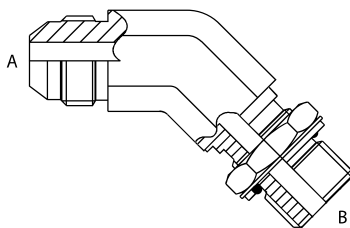

UNF buitendraad x UNF buitendraad

B zijde met O-ring en borgmoer
45° compact uitvoering

Artikelnummer	UNF draad A-bui	UNF draad B-bui
A07JM45-07SMO	7/16" x 20	7/16" x 20
A07JM45-08SMO	7/16" x 20	1/2" x 20
A08JM45-08SMO	1/2" x 20	1/2" x 20
A09JM45-09SMO	9/16" x 18	9/16" x 18
A09JM45-12SMO	9/16" x 18	3/4" x 16
A12JM45-12SMO	3/4" x 16	3/4" x 16
A12JM45-14SMO	3/4" x 16	7/8" x 14
A14JM45-14SMO	7/8" x 14	7/8" x 14
A17JM45-12SMO	1.1/16" x 12	3/4" x 16
A17JM45-14SMO	1.1/16" x 12	7/8" x 14
A17JM45-17SMO	1.1/16" x 12	1.1/16" x 12
A17JM45-21SMO	1.1/16" x 12	1.5/16" x 12
A21JM45-17SMO	1.5/16" x 12	1.1/16" x 12
A21JM45-21SMO	1.5/16" x 12	1.5/16" x 12
A21JM45-26SMO	1.5/16" x 12	1.5/8" x 12
A26JM45-26SMO	1.5/8" x 12	1.5/8" x 12
A30JM45-30SMO	1.7/8" x 12	1.7/8" x 12